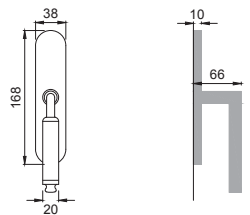

NIS

RI 20

Maniglione
Pull handle