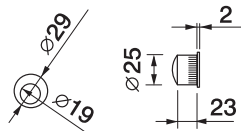

Set di serratura placche incasso con chiave complete di trascinato
Set of sliding door plate with flush pull, lock and key

ART. 54B/Q