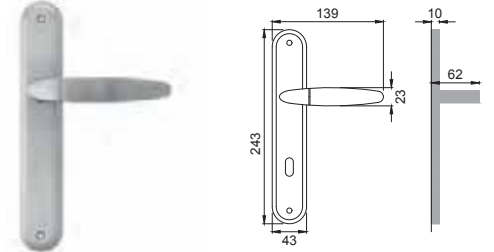

AT 1

Maniglia su placca
Door lever handle with plate