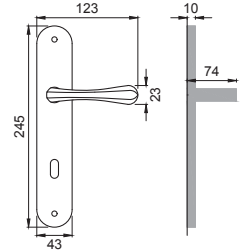

AS 5

Maniglia su rosetta con bocchetta
Door lever handle with rosette and escutcheon

OSA

AS 1

Maniglia su placca
Door lever handle with plate

OBR

AS 15

Maniglia per finestra D.K.
Window handle D.K.