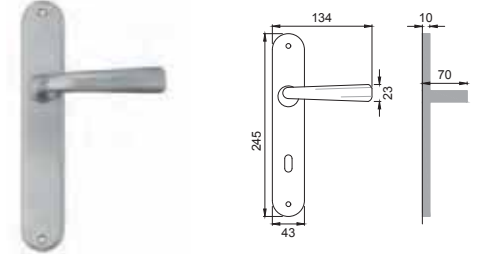

LG 1

Maniglia su placca
Door lever handle with plate