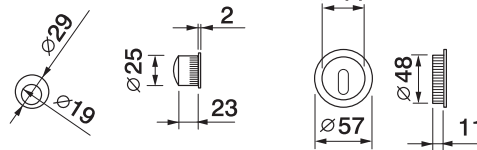

Set di serratura placche incasso con chiave complete di trascinato
Set of sliding door plate with flush pull, lock and key

ART. 58/B