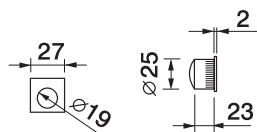

Finiture disponibili Available finishes

OTL
OTTONE LUCIDO
POLISHED BRASS

OBR
BRONZATO
SATIN BRONZE

NIS
NIKEL SATINATO
SATIN NICKEL

OSA
OTTONE SATINATO
SATIN BRASS

CRO
CROMATO
CHROME PLATED

BGO
BRONZO OPACO
BRONZE MATT

CSA
CROMATO SATINATO
SATIN CHROME