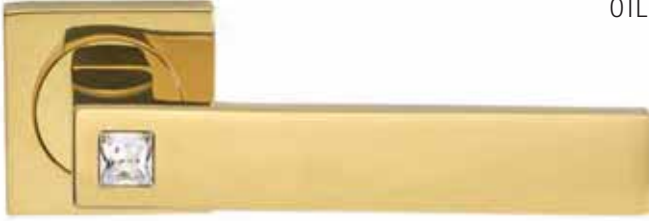

OTL

SO 5/Q

Maniglia su rosetta
con bocchetta
Door lever handle with
rosette and escutcheon

BGO

SO 1/M

Maniglia su placca
Door lever handle with plate

CRO

SO 15/R

Maniglia per finestra D.K.
Window handle D.K.

CSA

SO 10

Maniglia per finestra
Window handle

NIS

Finiture disponibili
Available finishes

- **OTL**
  OTTONE LUCIDO
  POLISHED BRASS
- **OSA**
  OTTONE SATINATO
  SATIN BRASS
- **BGO**
  BRONZO OPACO
  BRONZE MATT

- **OBR**
  BRONZATO
  SATIN BRONZE

- **CRO**
  CROMATO
  CHROME PLATED

- **CSA**
  CROMATO SATINATO
  SATIN CHROME

- **NIS**
  NIKEL SATINATO
  SATIN NICKEL