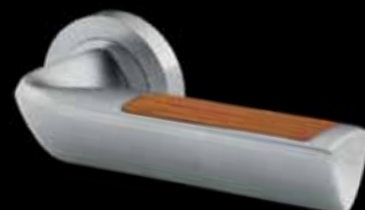

dots3®

Designer
Pedrizetti & Associati