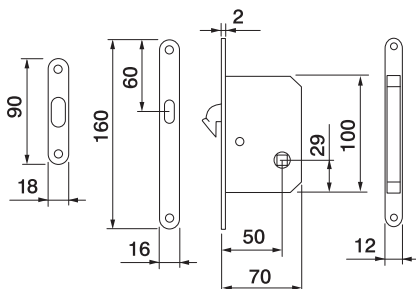

ART. 58/B

Set di serratura placche incasso con chiave complete di trascinato
Set of sliding door plate with flush pull, lock and key