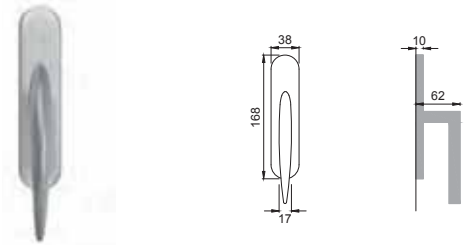

OTL

A0 5

Maniglia su rosetta con bocchetta
Door lever handle with rosette and escutcheon

OSA

A0 15

Maniglia per finestra D.K.
Window handle D.K.

OBR

A0 10

Maniglia per finestra
Window handle

CRO

CSA

NIS

Finiture disponibili
Available finishes

OTL
OTTONE LUCIDO
POLISHED BRASS

OSA
OTTONE SATINATO
SATIN BRASS

BGO
BRONZO OPACO
BRONZE MATT

OBR
BRONZATO
SATIN BRONZE

CRO
CROMATO
CHROME PLATED

CSA
CROMATO SATINATO
SATIN CHROME

NIS
NIKEL SATINATO
SATIN NICKEL