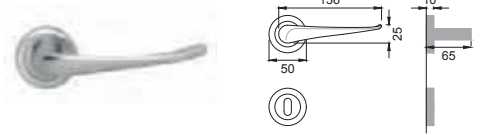

CRO
CROMATO
CHROME PLATED

CSA
CROMATO SATINATO
SATIN CHROME

NIS
NIKEL SATINATO
SATIN NICKEL

elis[®]

Designer
Pedrizetti & Associati

OTL

VL 5

Maniglia su rosetta con bocchetta
Door lever handle with rosette and escutcheon