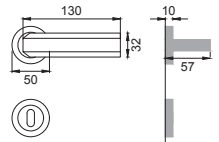

OTL

XA 5

Maniglia su rosetta
con bocchetta
Door lever handle with
rosette and escutcheon

OSA

XA 5/Q

Maniglia su rosetta
con bocchetta
Door lever handle
with rosette and escutcheon

BGO

XA 1/M

Maniglia su placca
Door lever handle with plate

CRO

XA 15/R

Maniglia per finestra D.K.
Window handle D.K.

CSA

XA 10

Maniglia per finestra
Window handle

NIS

Finiture disponibili
Available finishes

OTL
OTTONE LUCIDO
POLISHED BRASS

OSA
OTTONE SATINATO
SATIN BRASS

BGO
BRONZO OPACO
BRONZE MATT

OBR
BRONZATO
SATIN BRONZE

CRO
CROMATO
CHROME PLATED

CSA
CROMATO SATINATO
SATIN CHROME

NIS
NIKEL SATINATO
SATIN NICKEL