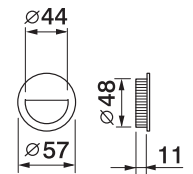

Set serratura placca incasso con nottolino e trascinatore
Set of sliding door rose with wc turn, complete of flush pull and lock

ART. 55/B