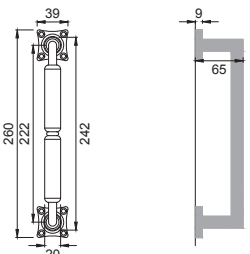

RI 20

Maniglione
Pull handle

NIK

RI 40

Nottolino W.C.
W.C. latch

Finiture disponibili
Available finishes

- OTL**
OTTONE LUCIDO
POLISHED BRASS
- OSA**
OTTONE SATINATO
SATIN BRASS
- BGO**
BRONZO OPACO
BRONZE MATT