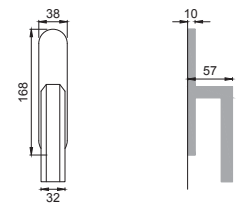

OTL

XA 5

Maniglia su rosetta
con bocchetta
Door lever handle with
rosette and escutcheon

OSA

XA 5/Q

Maniglia su rosetta
con bocchetta
Door lever handle
with rosette and escutcheon

BGO

XA 1/M

Maniglia su placca
Door lever handle with plate

CRO

XA 15/R

Maniglia per finestra D.K.
Window handle D.K.

CSA

XA 10

Maniglia per finestra
Window handle

NIS

Finiture disponibili
Available finishes

OTL
OTTONE LUCIDO
POLISHED BRASS

OSA
OTTONE SATINATO
SATIN BRASS

BGO
BRONZO OPACO
BRONZE MATT

OBR
BRONZATO
SATIN BRONZE

CRO
CROMATO
CHROME PLATED

CSA
CROMATO SATINATO
SATIN CHROME

NIS
NIKEL SATINATO
SATIN NICKEL