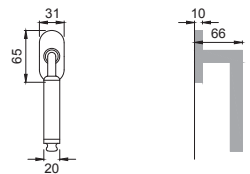

CSA

RI 10

Maniglia per finestra
Window handle