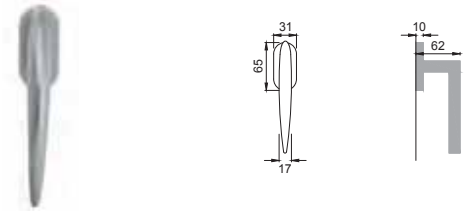

A0 15

Maniglia per finestra D.K.
Window handle D.K.