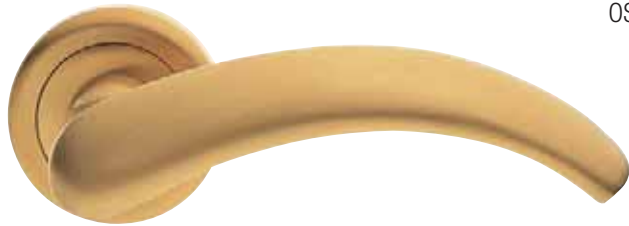

OTL

MT 5

Maniglia su rosetta con bocchetta
Door lever handle with rosette and escutcheon

OSA

MT 1

Maniglia su placca
Door lever handle with plate

OBR

MT 15

Maniglia per finestra D.K.
Window handle D.K.

CRO

MT 10

Maniglia per finestra
Window handle

CSA

NIS

Finiture disponibili
Available finishes

OTL
OTTONE LUCIDO
POLISHED BRASS

OSA
OTTONE SATINATO
SATIN BRASS

BGO
BRONZO OPACO
BRONZE MATT

OBR
BRONZATO
SATIN BRONZE

CRO
CROMATO
CHROME PLATED

CSA
CROMATO SATINATO
SATIN CHROME

NIS
NIKEL SATINATO
SATIN NICKEL