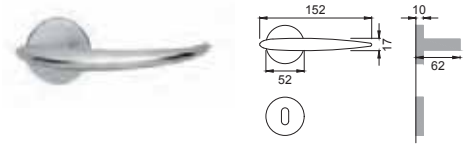

CSA
CROMATO SATINATO
SATIN CHROME

NIS
NIKEL SATINATO
SATIN NICKEL

morphos light[®]

Design
Studio Manital

OTL

A0 5

Maniglia su rosetta con bocchetta
Door lever handle with rosette and escutcheon

OSA