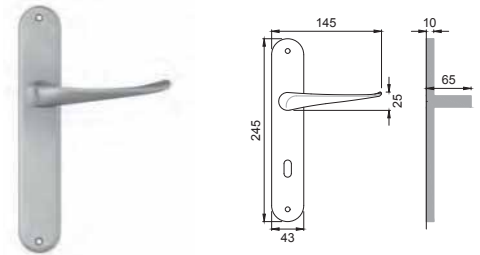

VL 1

Maniglia su placca
Door lever handle with plate