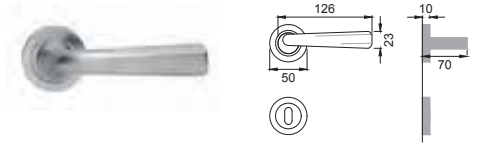

 **CRO**
 CROMATO
 CHROME PLATED

 **CSA**
 CROMATO SATINATO
 SATIN CHROME

 **NIS**
 NIKEL SATINATO
 SATIN NICKEL

go-go[®]

Design
Studio Manital

OTL

LG 5

Maniglia su rosetta
con bocchetta
Door lever handle with
rosette and escutcheon