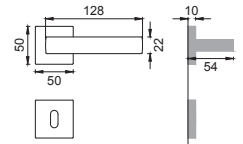

flash[®]

Design
Studio Manital

VOL

TC 5/QES

Maniglia su rosetta con bocchetta (rosetta in poliammide con molla premontata) Door lever handle with rosette and escutcheon (whit sprung inner rose in pollyamide)