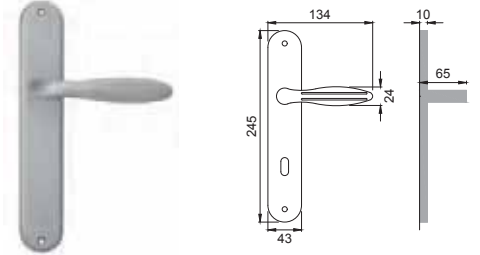

RO 1

Maniglia su placca
Door lever handle with plate