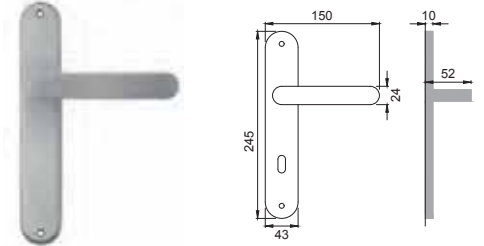

RT 1

Maniglia su placca
Door lever handle with plate