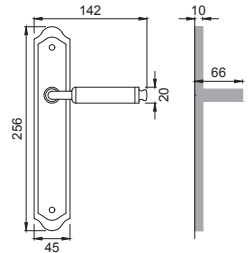

CRO

RI 15

Maniglia per finestra D.K.
Window handle D.K.