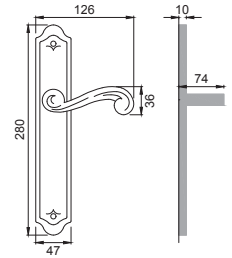

PL 1

Maniglia su placca
Door lever handle with plate