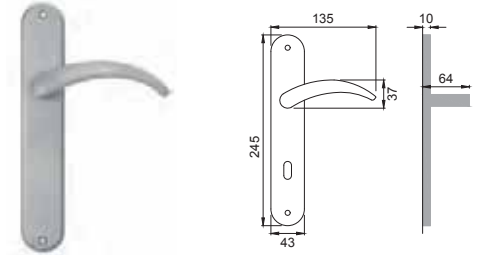

MT 1

Maniglia su placca
Door lever handle with plate