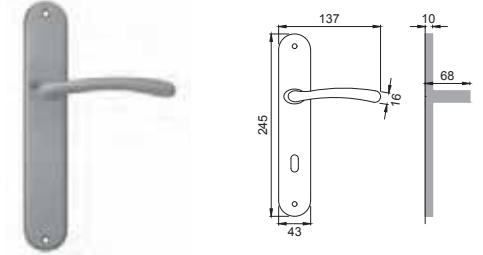

EV 1

Maniglia su placca
Door lever handle with plate