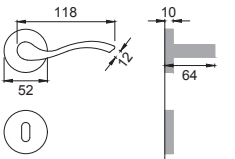

ER 5/B

Maniglia su rosetta con bocchetta
Door lever handle with rosette and escutcheon