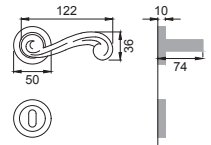

CSA
CROMATO SATINATO
SATIN CHROME

NIS
NIKEL SATINATO
SATIN NICKEL

victoria[®]

Design
Studio manital

OTL

PL 5

Maniglia su rosetta con bocchetta
Door lever handle with rosette and escutcheon

BGO