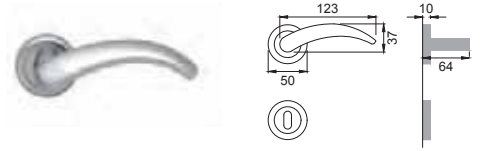

CRO
CROMATO
CHROME PLATED

CSA
CROMATO SATINATO
SATIN CHROME

NIS
NIKEL SATINATO
SATIN NICKEL

logos[®]

Designer
Maurizio Giordano
Roberto Grossi

OTL

MT 5

Maniglia su rosetta con bocchetta
Door lever handle with rosette and escutcheon