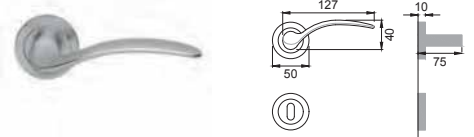

OTL

SA 5

Maniglia su rosetta con bocchetta
Door lever handle with rosette and escutcheon

OSA / OTL

SA 1

Maniglia su placca
Door lever handle with plate

CRO

SA 15

Maniglia per finestra D.K.
Window handle D.K.

CSA

SA 10

Maniglia per finestra
Window handle

CSA / CRO

SA 20

Maniglione
Pull handle

NIS / NIK

Finiture disponibili
Available finishes

- **OTL**
  OTTONE LUCIDO
  POLISHED BRASS
- **OSA**
  OTTONE SATINATO
  SATIN BRASS
- **OSA/OTL**
  OTT. SAT. / OTT. LUC.
  SAT. BRASS / POL. BRASS

- **CRO**
  CROMATO
  CHROME PLATED
- **CSA**
  CROMATO SATINATO
  SATIN CHROME
- **NIS/NIK**
  NIKEL SAT. / NIKEL
  SAT. NICKEL / NICKEL