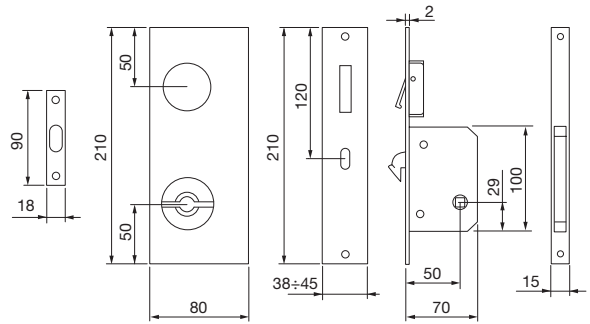

VOL

FT

Set serratura placca incasso con nottolino e trascinatore
Set of sliding door rose with wc turn, complete of flush pull and lock

CRO

CSA

NIS

Finiture disponibili
Available finishes

VOL OTT. LUCIDO VERNICIATO POL. BRASS VARNISHED	NIS NIKEL SATINATO SATIN NICKEL
CRO CROMATO CHROME PLATED	NER NERO BLACK
CSA CROMATO SATINATO SATIN CHROME	BIA BIANCO WHITE

Materiale
Material

ZINC ALLOY