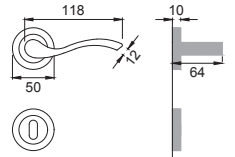

ER 5

Maniglia su rosetta con bocchetta
Door lever handle with rosette and escutcheon