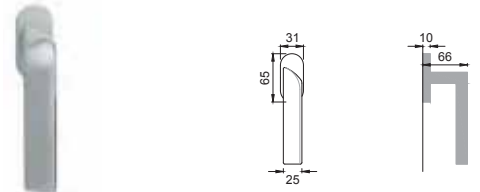

CRO / RETTILE