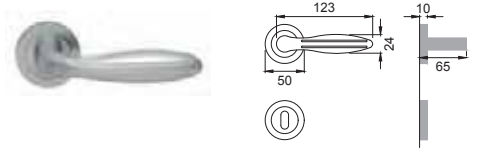

NIS
NIKEL SATINATO
SATIN NICKEL

NIN
NIKEL NERO
BLACK CHROME

easy[®]

Designer
Pedrizetti & Associati

OTL

RO 5

Maniglia su rosetta con bocchetta
Door lever handle with rosette and escutcheon

OSA